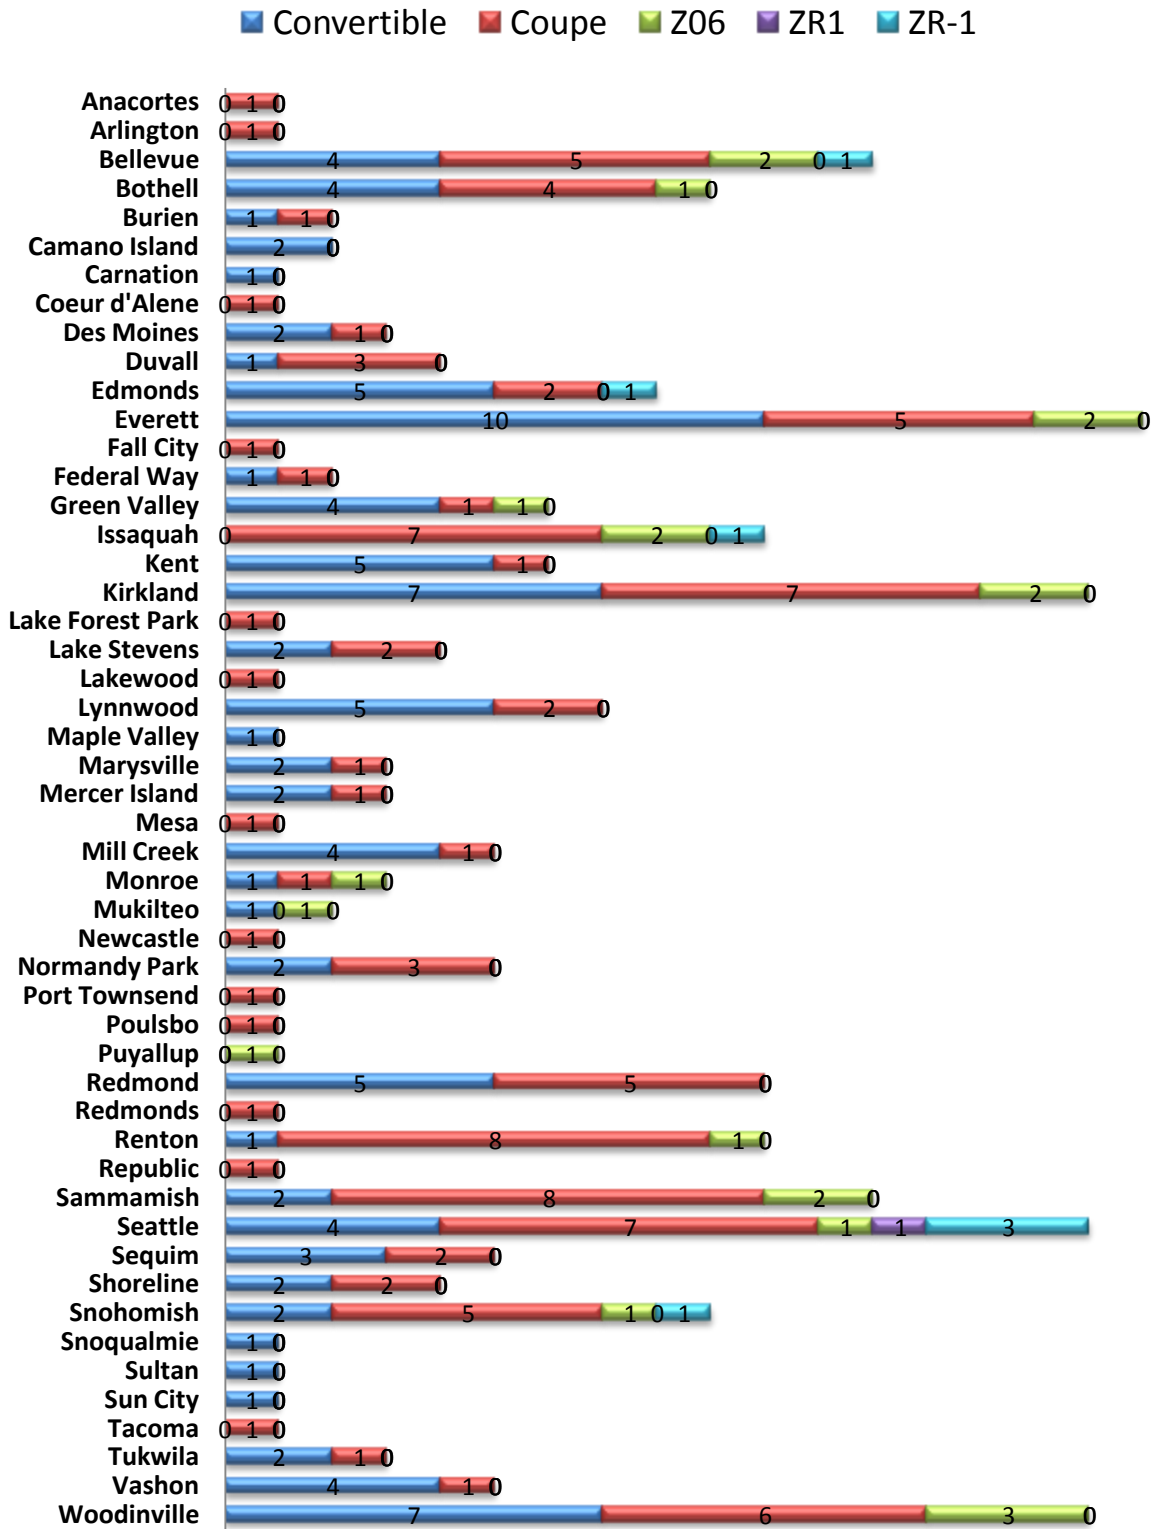

Submitted by Mike Roylance

The charts below depict the makeup of the Corvette Marque Club of Seattle as of October 2010. The total number of cars in the club is approximately 206 compared to 238 in Nov 2009 and to 220 in May 2009. Remember there were no 1983 models sold to the public.

Year & Model

■ Convertible
 ■ Coupe
 ■ Z06
 ■ ZR1
 ■ ZR-1

CMCS by Color and Model

By City

Limited Editions

Disclaimer

The numbers reported are from the updated CMCS database dated October 2010 and are my interpretation of the data supplied. The data accuracy is dependent on the members input and the database used.