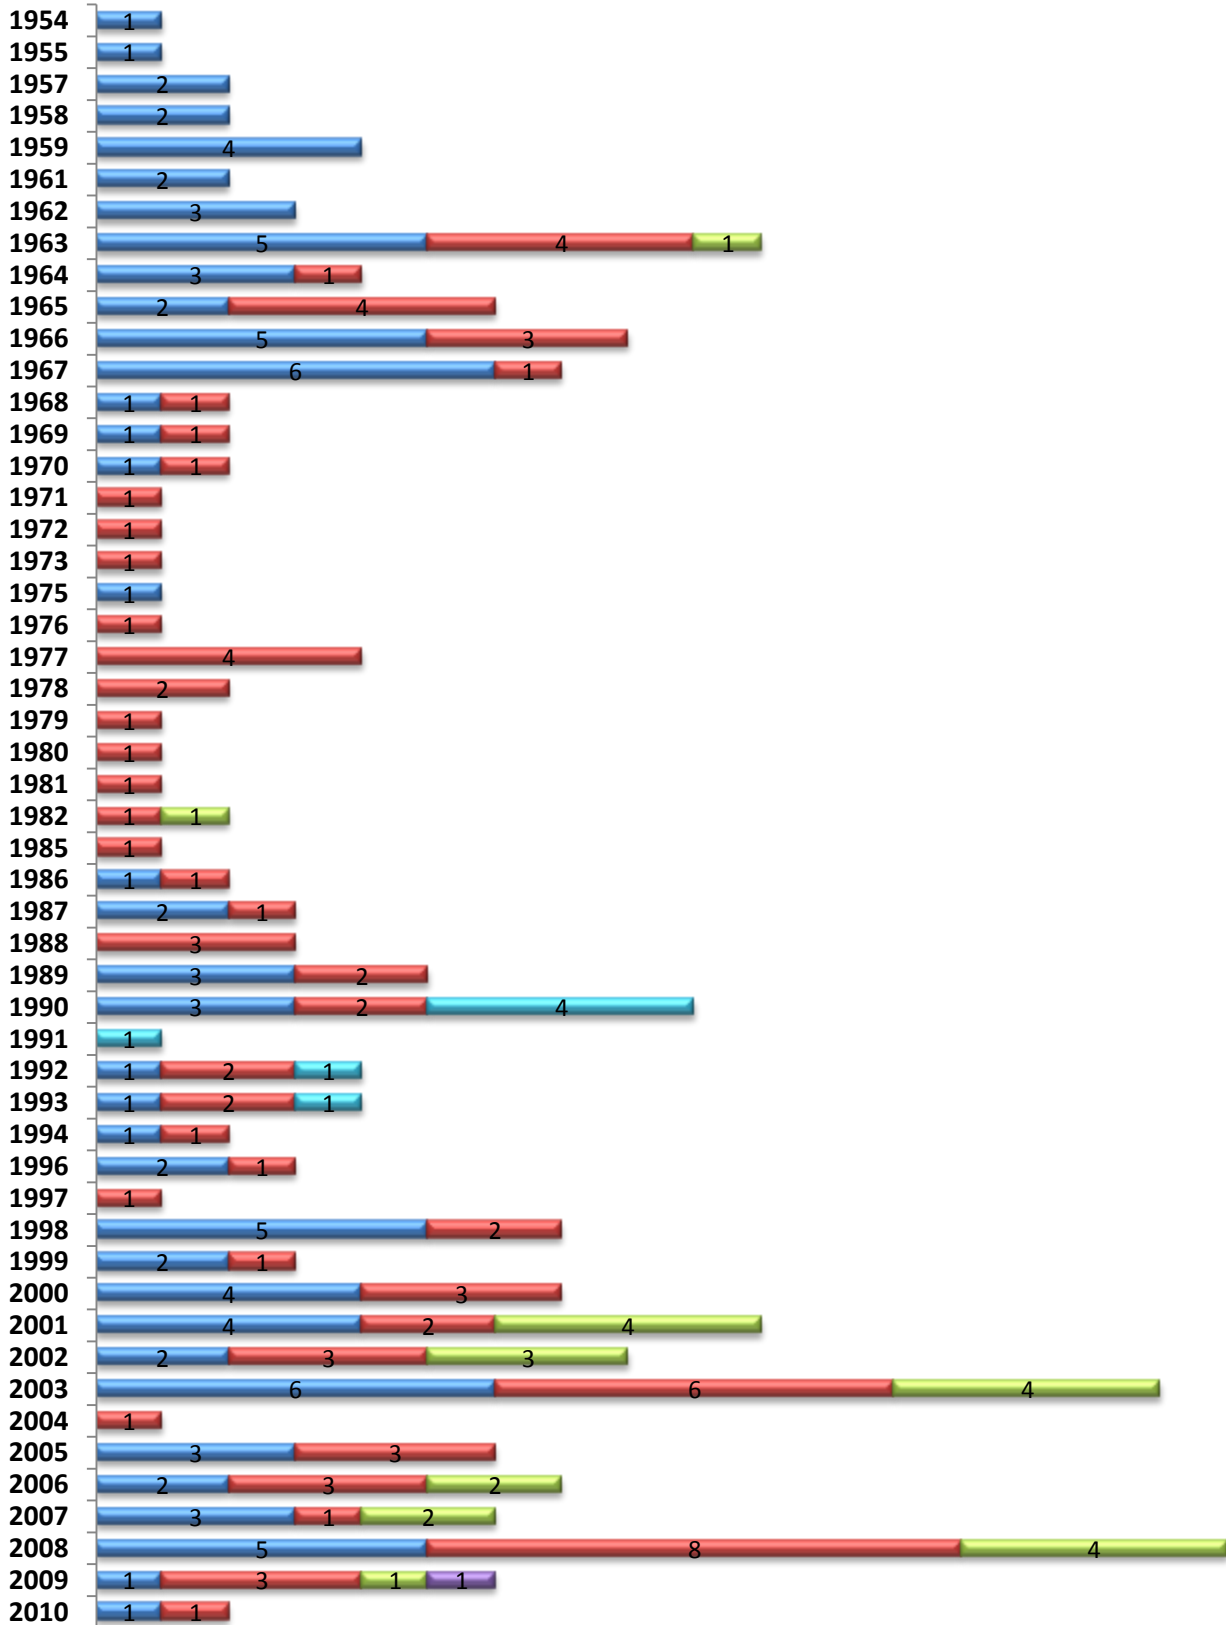

Submitted by Mike Roylance

The charts below depict the makeup of the Corvette Marque Club of Seattle as of October 2010. The total number of cars in the club is approximately 206 compared to 238 in Nov 2009 and to 220 in May 2009. Remember there were no 1983 models sold to the public.

Year & Model

■ Convertible
 ■ Coupe
 ■ Z06
 ■ ZR1
 ■ ZR-1

CMCS by Color and Model

By City

Limited Editions

Disclaimer

The numbers reported are from the updated CMCS database dated October 2010 and are my interpretation of the data supplied. The data accuracy is dependent on the members input and the database used.