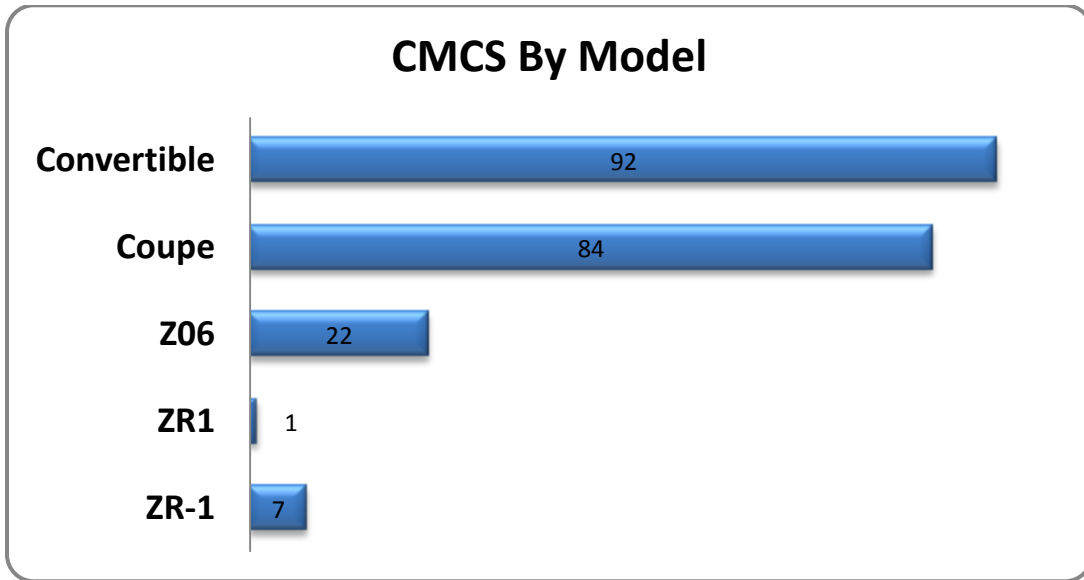

Submitted by Mike Roylance

The charts below depict the makeup of the Corvette Marque Club of Seattle as of October 2010. The total number of cars in the club is approximately 206 compared to 238 in Nov 2009 and to 220 in May 2009. Remember there were no 1983 models sold to the public.

Year & Model

■ Convertible
 ■ Coupe
 ■ Z06
 ■ ZR1
 ■ ZR-1

CMCS by Color and Model

By City

Limited Editions

Disclaimer

The numbers reported are from the updated CMCS database dated October 2010 and are my interpretation of the data supplied. The data accuracy is dependent on the members input and the database used.