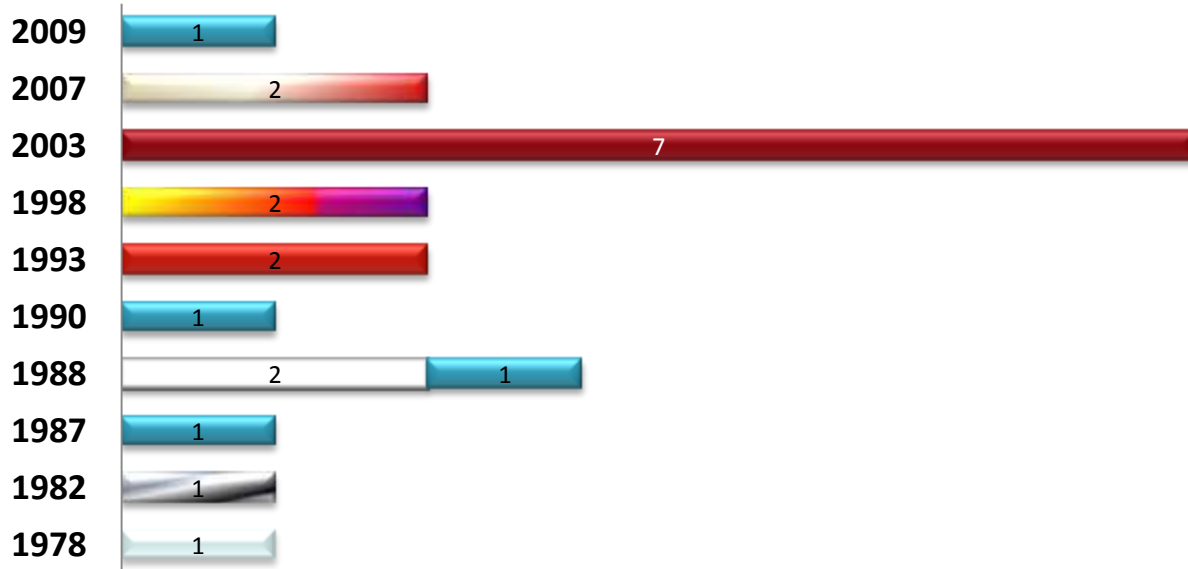

Submitted by Mike Roylance

The charts below depict the makeup of the Corvette Marque Club of Seattle as of October 2010. The total number of cars in the club is approximately 206 compared to 238 in Nov 2009 and to 220 in May 2009. Remember there were no 1983 models sold to the public.

Year & Model

■ Convertible
 ■ Coupe
 ■ Z06
 ■ ZR1
 ■ ZR-1

CMCS by Color and Model

By City

Limited Editions

Disclaimer

The numbers reported are from the updated CMCS database dated October 2010 and are my interpretation of the data supplied. The data accuracy is dependent on the members input and the database used.