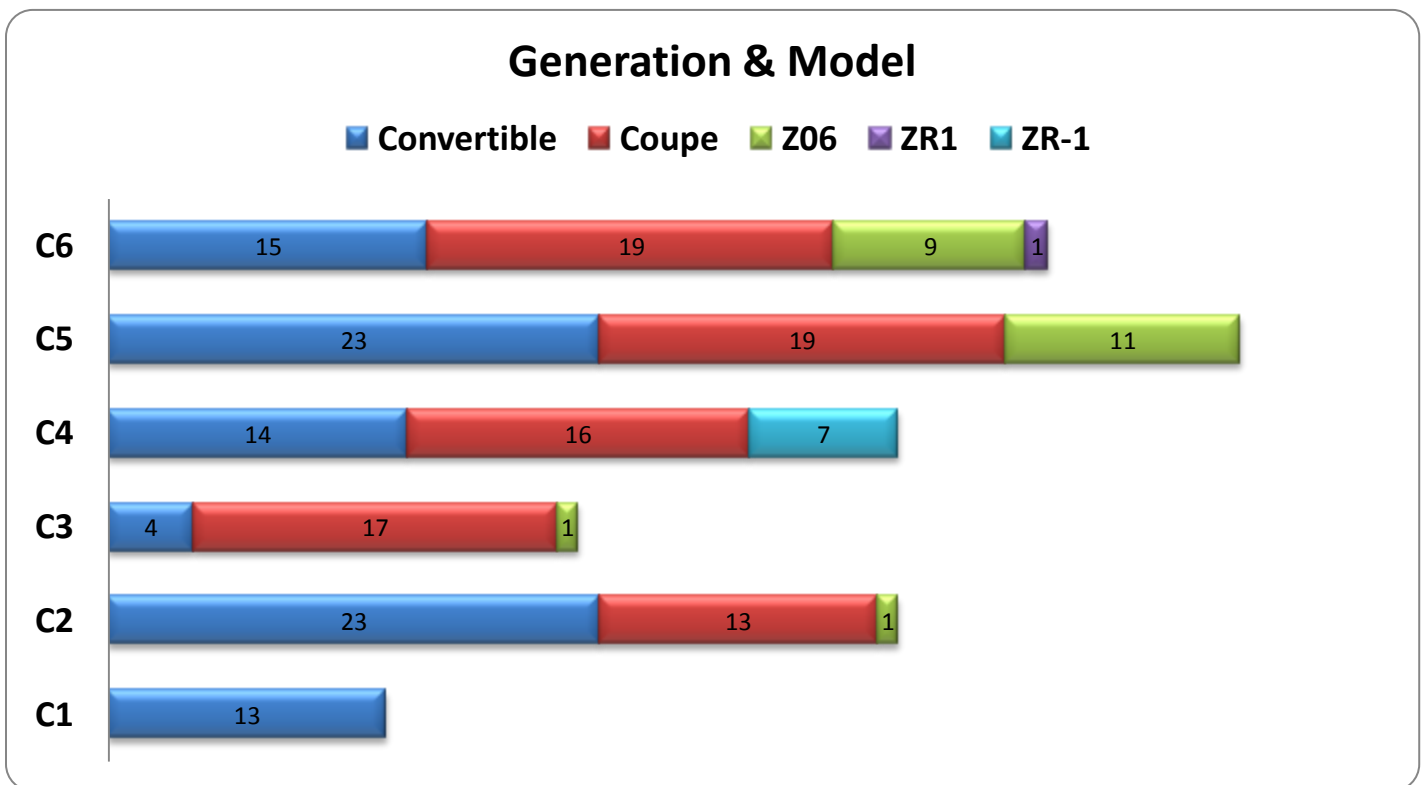

Submitted by Mike Roylance

The charts below depict the makeup of the Corvette Marque Club of Seattle as of October 2010. The total number of cars in the club is approximately 206 compared to 238 in Nov 2009 and to 220 in May 2009. Remember there were no 1983 models sold to the public.

Year & Model

■ Convertible
 ■ Coupe
 ■ Z06
 ■ ZR1
 ■ ZR-1

CMCS by Color and Model

By City

Limited Editions

Disclaimer

The numbers reported are from the updated CMCS database dated October 2010 and are my interpretation of the data supplied. The data accuracy is dependent on the members input and the database used.