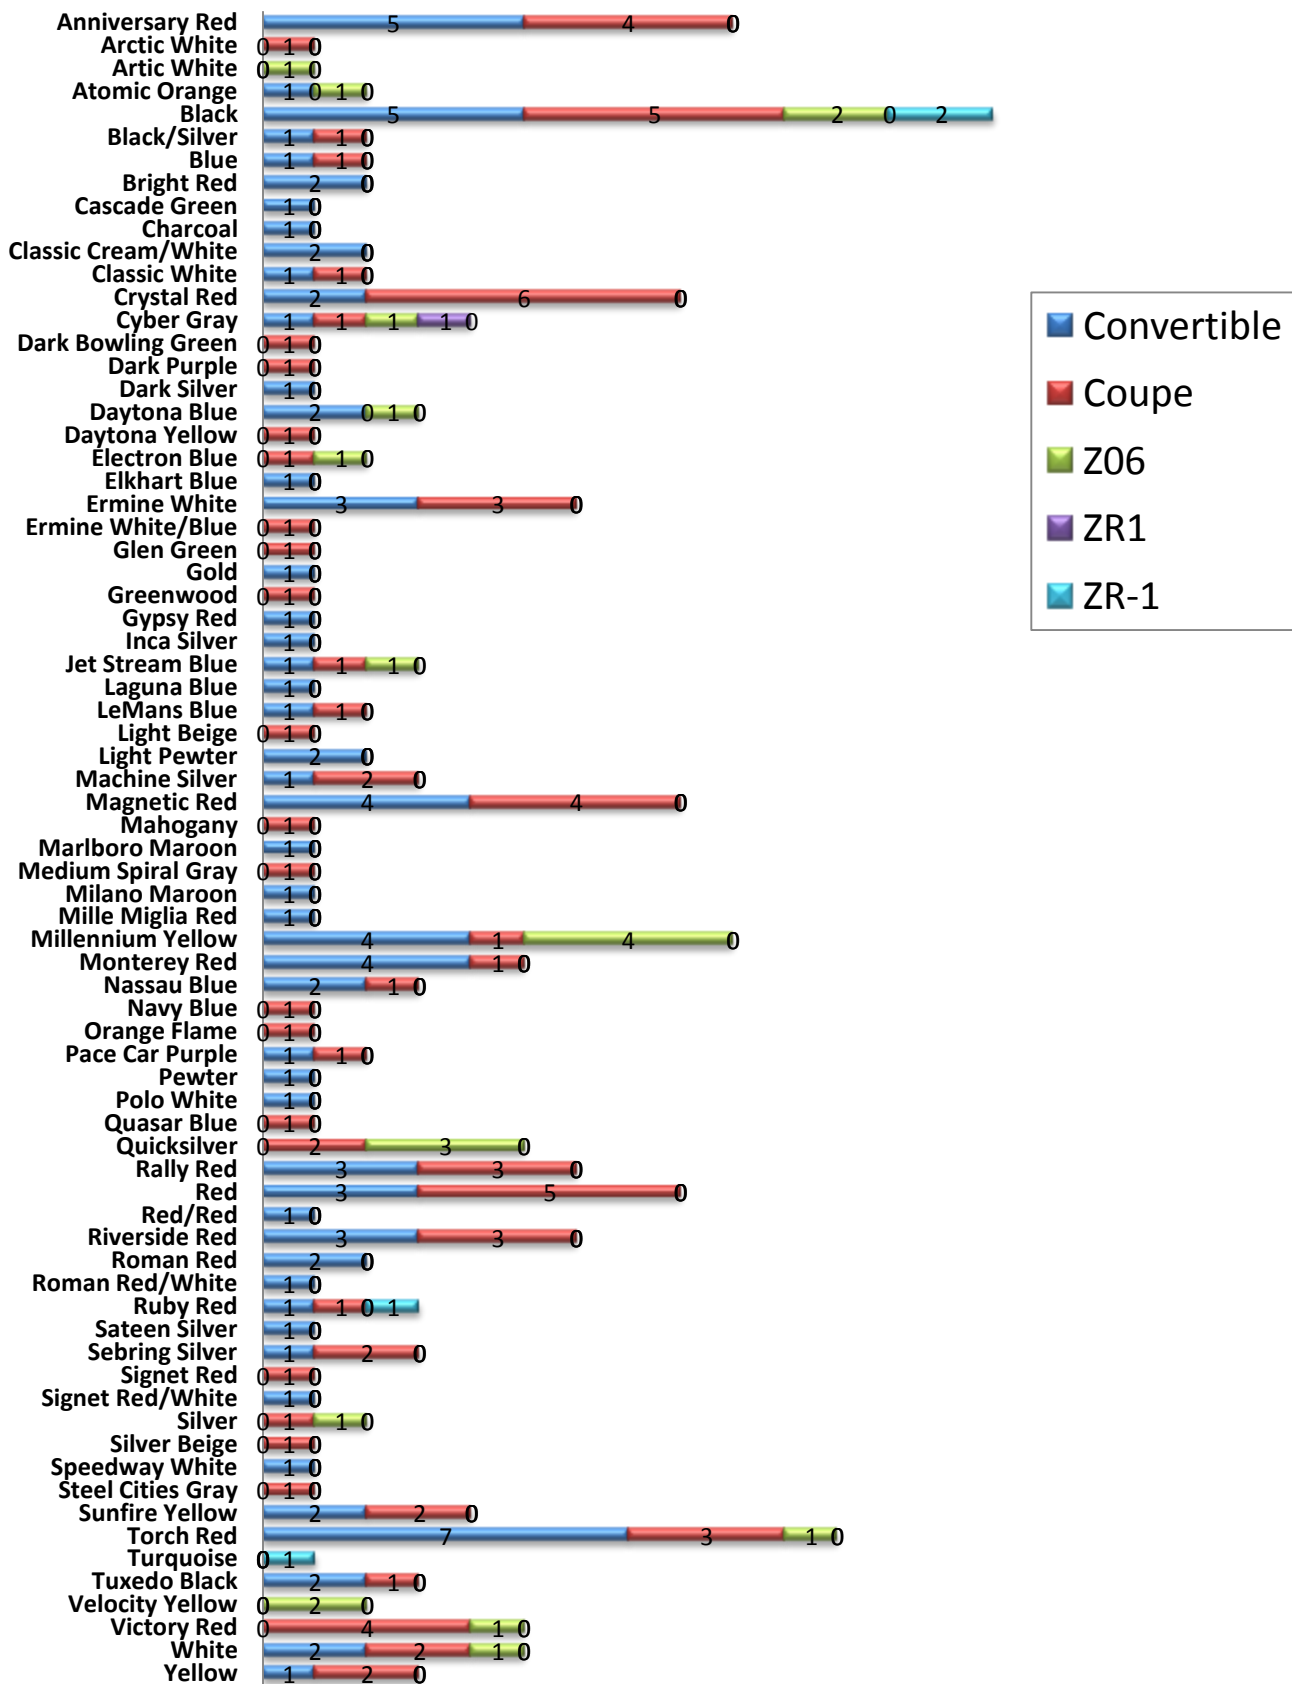

Submitted by Mike Roylance

The charts below depict the makeup of the Corvette Marque Club of Seattle as of October 2010. The total number of cars in the club is approximately 206 compared to 238 in Nov 2009 and to 220 in May 2009. Remember there were no 1983 models sold to the public.

Year & Model

■ Convertible
 ■ Coupe
 ■ Z06
 ■ ZR1
 ■ ZR-1

CMCS by Color and Model

By City

Limited Editions

Disclaimer

The numbers reported are from the updated CMCS database dated October 2010 and are my interpretation of the data supplied. The data accuracy is dependent on the members input and the database used.